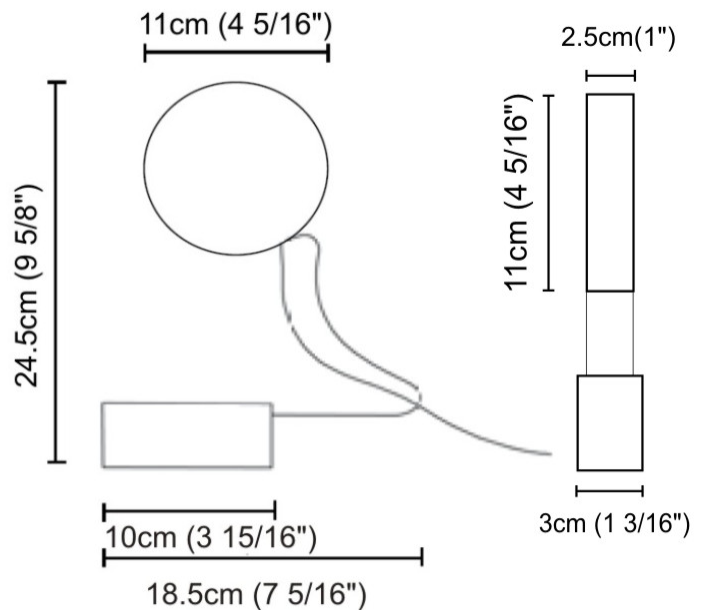

PROJECT	
TYPE	
SPECIFIER	
QUANTITY	
DATE	

DO NOT DISTURB PORTABLE

D134023-

base number   Finish
Options

1. To build a product code in our configurator select the specify button on the base model # product page
2. To build a manual product code on this datasheet choose from the options listed below in blue font and add the suffix to the base model #

GENERAL

Series: Do Not Disturb
Brand: Knikerboker
Division: Design
Mounting Type: Portable
Mounting Location: Table
Subcategory: Table

PHYSICAL

Shape: Round
Length (mm): 185
Length (in): 7 5/16
Width (mm): 30
Width (in): 1 3/16
Height (mm): 245
Height (in): 9 5/8
Light Distribution: Direct / Indirect
Diffuser: Opal
Fixture Finish: EWH / EBK / MAN / COF / PRD / SLF / GLF / CLF / BRL
Fixture Material: Metal

ELECTRICAL

Lamp Type: LED
Input Wattage (W): 8
Total Output Wattage (W): 7
Dimming: Non-Dimmable
Driver Included: Yes
Driver Location: Integrated
Driver Type: Constant Voltage - 120Vac
Driver Class: Class 2
Input Voltage (V): 120
Output Voltage (V): 24

LED

Number of LEDs: 1
Color Temperature (°K): 3000
Max. Delivered Lumen (lm): 1000
CRI: >85 CRI
Lamp Life (hrs): 50000

OPTICAL

RATINGS AND CERTIFICATIONS

Certified By: Certified for North American Standards
IP rating: IP20